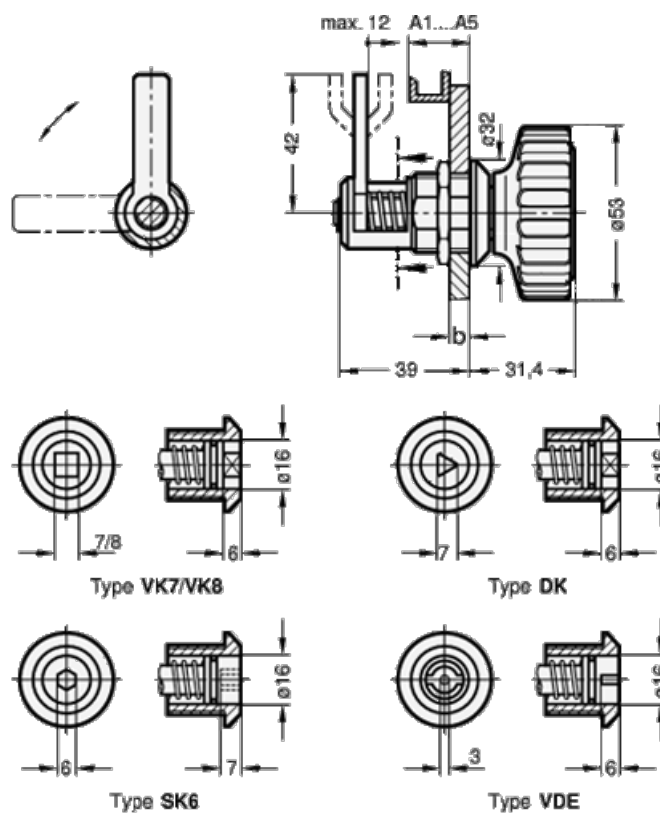

# Data Sheet

Article number: 201161VK8A1

Description: E+G Door lock GN 116.1-VK8-A1  
VK8 with square spindle A/F8

## Measures

b max = 6  
Door + frame thickness = 4-16